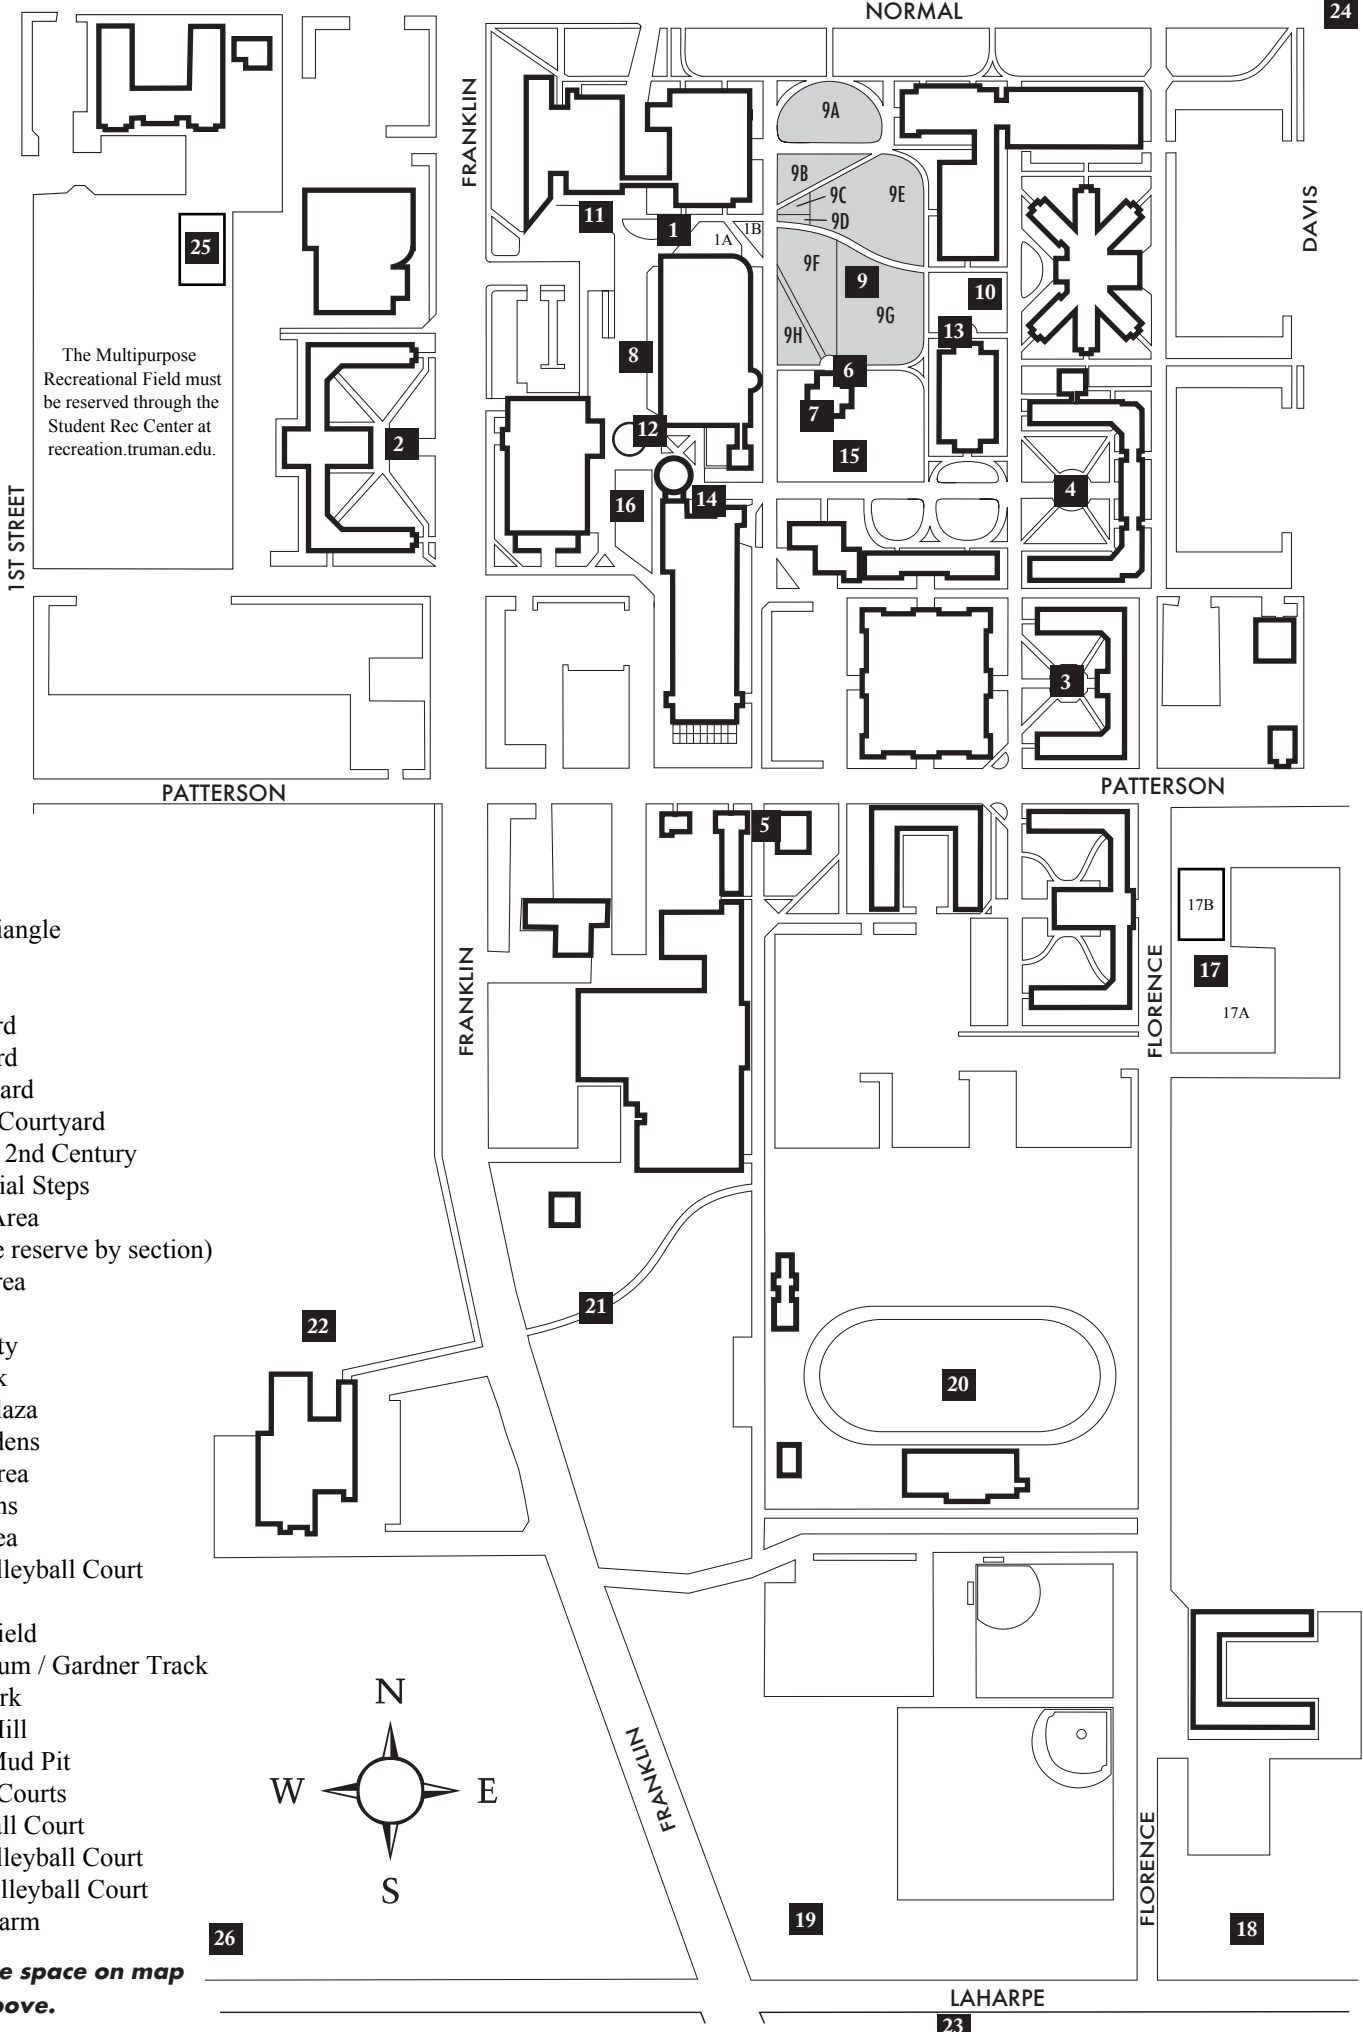

# CAMPUS

**Location:**

- 1 BH/PML Triangle
  - A: West
  - B: East
- 2 CH Courtyard
- 3 DH Courtyard
- 4 BNB Courtyard
- 5 Grim-MAC Courtyard
- 6 Flame to the 2nd Century
- 7 Kirk Memorial Steps
- 8 Mall Brick Area
- 9 Quad (please reserve by section)
- 10 Bell Wall Area
- 11 MC Mall
- 12 Mall Publicity
- 13 KB Sidewalk
- 14 MG Brick Plaza
- 15 Sunken Gardens
- 16 Mall Tent Area
- 17 RH Commons
  - A: BBQ Area
  - B: Sand Volleyball Court
- 18 South Field
- 19 Southwest Field
- 20 Stokes Stadium / Gardner Track
- 21 Red Barn Park
- 22 BT Grassy Hill
- 23 Volleyball Mud Pit
- 24 Greenwood Courts
  - A: Basketball Court
  - B: Sand Volleyball Court
- 25 CH Sand Volleyball Court
- 26 University Farm

**Please indicate space on map if not listed above.**